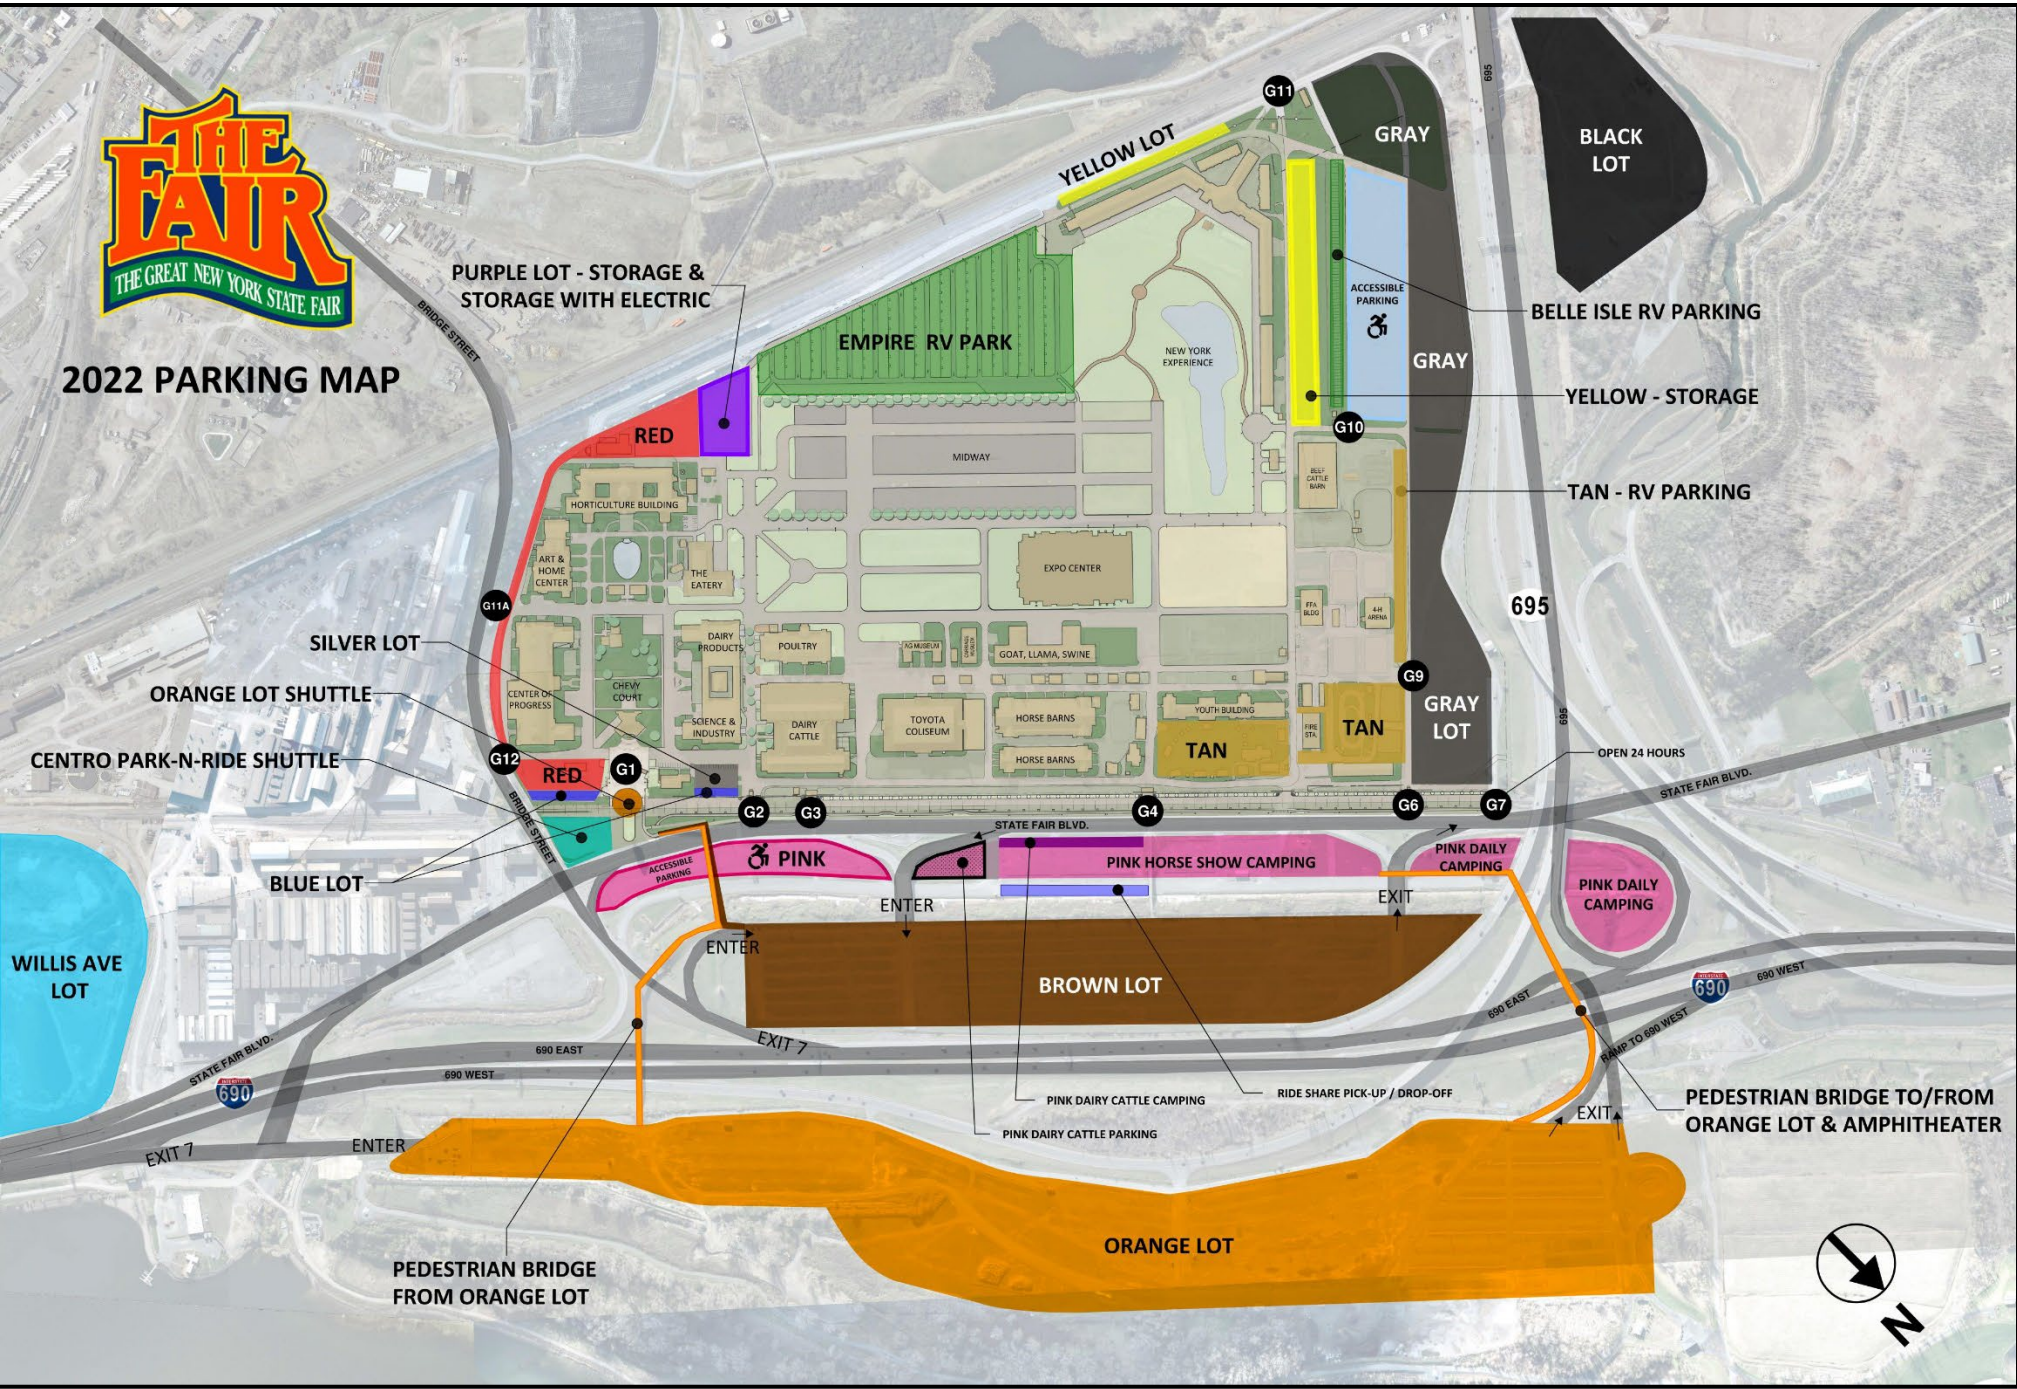

2022 PARKING MAP

PURPLE LOT - STORAGE & STORAGE WITH ELECTRIC

EMPIRE RV PARK

YELLOW LOT

GRAY

BLACK LOT

BELLE ISLE RV PARKING

GRAY

OPEN 24 HOURS

STATE FAIR BLVD.

BLUE LOT

WILLIS AVE LOT

PINK

BROWN LOT

PINK DAILY CAMPING

ENTER

ENTER

EXIT

STATE FAIR BLVD.

690 WEST

690 EAST

EXIT 7

PINK DAIRY CATTLE CAMPING

RIDE SHARE PICK-UP / DROP-OFF

PINK DAIRY CATTLE PARKING

PEDESTRIAN BRIDGE TO/FROM ORANGE LOT & AMPHITHEATER

EXIT 7

ENTER

PEDESTRIAN BRIDGE FROM ORANGE LOT

ORANGE LOT